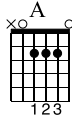

Country Double Stops Over A

Adam Lopez

Steel Guitar
Standard tuning

Electric Guitar
Standard tuning

♩ = 244

S-Gt

4/4

1 2 A 3 4

mf

T
A
B

0 2 2 2 2 0 2 2 0 2 2 0

E-Gt

4/4

mf

T
A
B

0 6 0 7 0 5 0 6 0 4 0 4 5 6 0 5 0 6 5 4 5