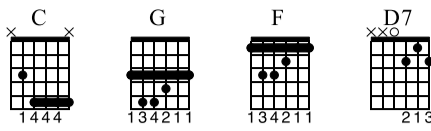

Take These Chains Guitar Solo

Adam Lopez & His Rhythm Review
California Jones

Electric Guitar
Standard tuning

Electric Guitar
Standard tuning

♩ = 144

E-Gt

1 2 C 3 4 G

mf

TAB

3 5 5 7 5 7 5 8 8 7 7 5 5 7 3 5 7 5 7 5

E-Gt

mf

let ring full let ring let ring

TAB

12 10 8 7 8 7 (8) 8 9 8 9 8 7

5 6 7 8 C

TAB

5 8 8 7 7 5 5 7 3 5 7 5 7 5 5 8 8 7 7 5 5 7 3 5 7 5 7

E-Gt

let ring let ring 1/4 1/2 1/2 1/2 1/2 1/4 1/2 1/2 1/2 1/2 let ring

TAB

(8) (9) 10 10 10 10 10 8 10 10 10 10 10 8 10 8 9 8 10

9 10 C 11 F 12 D7

TAB